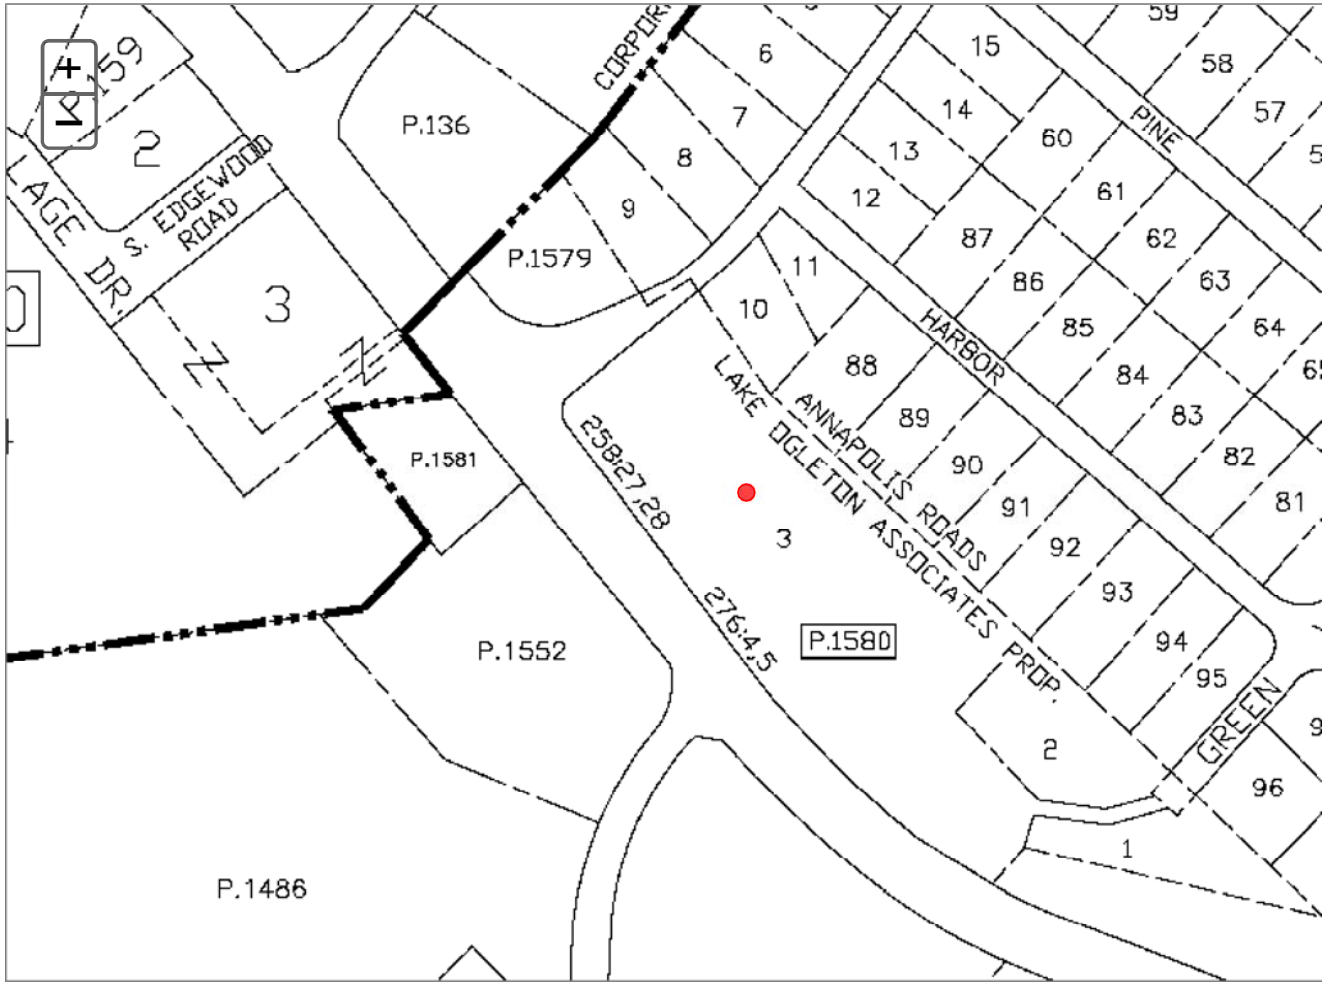

Anne Arundel County

New Search (<http://sdat.resiusa.org/RealProperty>)

District: **02** Subdivision: **001** Account Number: **10045806**

The information shown on this map has been compiled from deed descriptions and plats and is not a property survey. The map should not be used for legal descriptions. Users noting errors are urged to notify the Maryland Department of Planning Mapping, 301 W. Preston Street, Baltimore MD 21201.